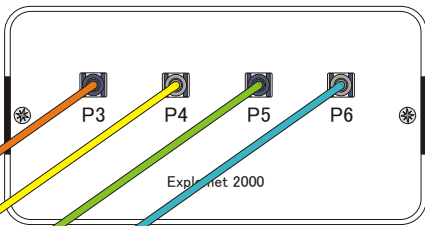

faceplate

Surface Cable

heavy duty six channels  
fiber optic cable with special connector  
50 meters

up to 6 probes  
with special connector

backplate

Explomet-fo-2000<sup>®</sup>  
velocity of detonation meter