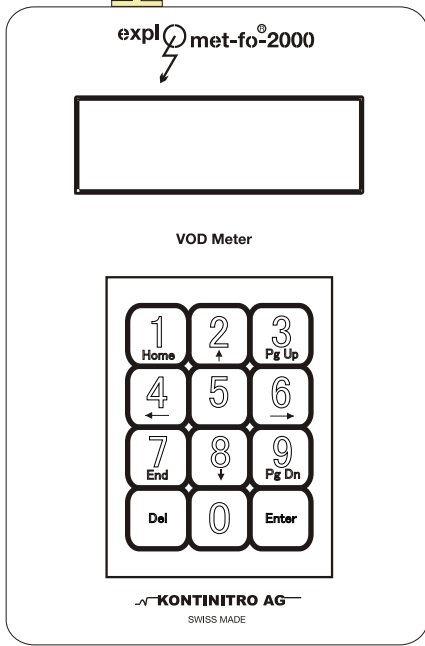

faceplate

Surface Cable

heavy duty six channels  
fiber optic cable with special connector  
50 meters

up to 6 probes  
with special connector

backplate

Explomet-fo-2000<sup>®</sup>  
velocity of detonation meter