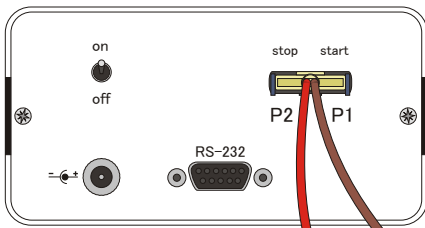

faceplate

Surface Cable

heavy duty six channels  
fiber optic cable with special connector  
50 meters

up to 6 probes  
with special connector

backplate

Explomet-fo-2000<sup>®</sup>  
velocity of detonation meter