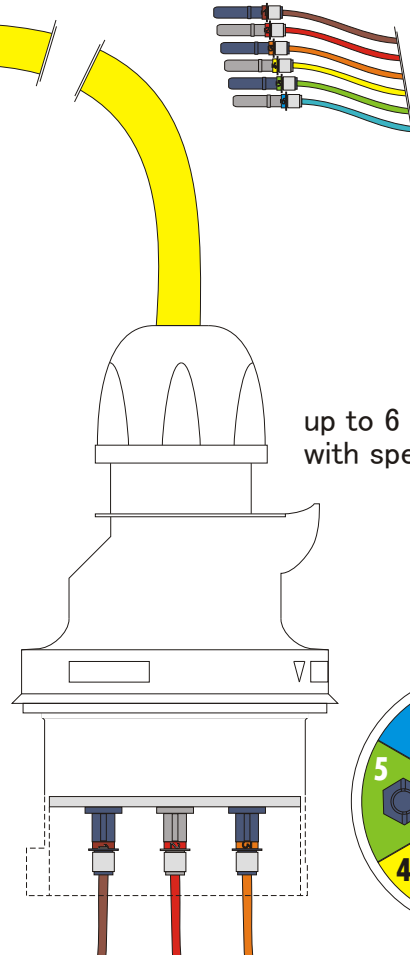

faceplate

Surface Cable

heavy duty six channels  
fiber optic cable with special connector  
50 meters

up to 6 probes  
with special connector

backplate

Explomet-fo-2000<sup>®</sup>  
velocity of detonation meter